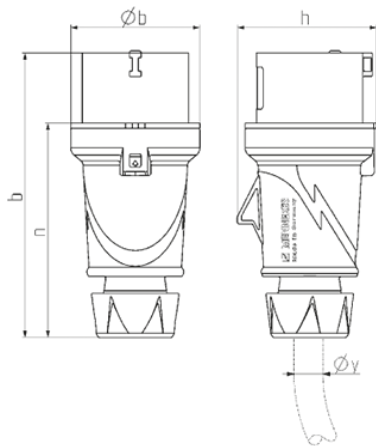

Conductor cross-section min.	1 mm <sup>2</sup>
Conductor cross-section max.	2,5 mm <sup>2</sup>
Cable kink protection	Integrated in cable gland
Dirt spout	Without dirt spout
Protection cap	Without protection cap
Weight (net)	148 g
EAN / Identification number	4015394296423

# Dimensional drawing

Drawing	Amp. Poles	16			32		
		3	4	5	3	4	5
2 MB 254							
Dim. in mm	a	144	153	153	188	188	188
	b	55	68	68	78	78	78
	h	58	70	74	81	81	86
	n	107	116	116	142	142	142
y min. from		7	8	8	10.5	10.5	13.5
to max. mm		-13	-15.5	-15.5	-18	-18	-20
Terminal for cond. cross		1	1	1	-2.5	-2.5	-2.5
section (mm <sup>2</sup> ) min.-max.		-2.5	-2.5	-2.5	-6	-6	-6