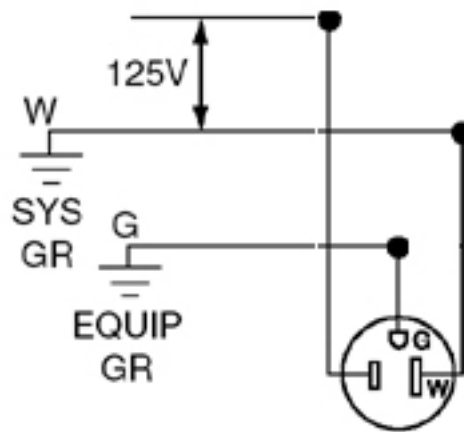

Wiring Diagram