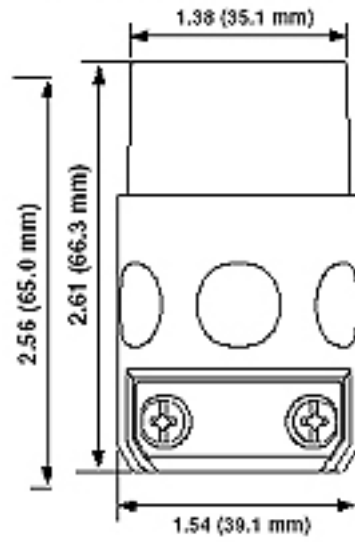

Mechanical Specifications

Terminal ID: Brass-Hot, Green-Ground, Silver-Neutral

Terminal Accom.: 18-12 AWG

Product ID: Ratings and NEMA I.D. permanently marked on device

Cord Range: .245 - .700

Product Features

Warranty: 10-Year Limited

Dimensional Diagram

Wiring Diagram

5-15R